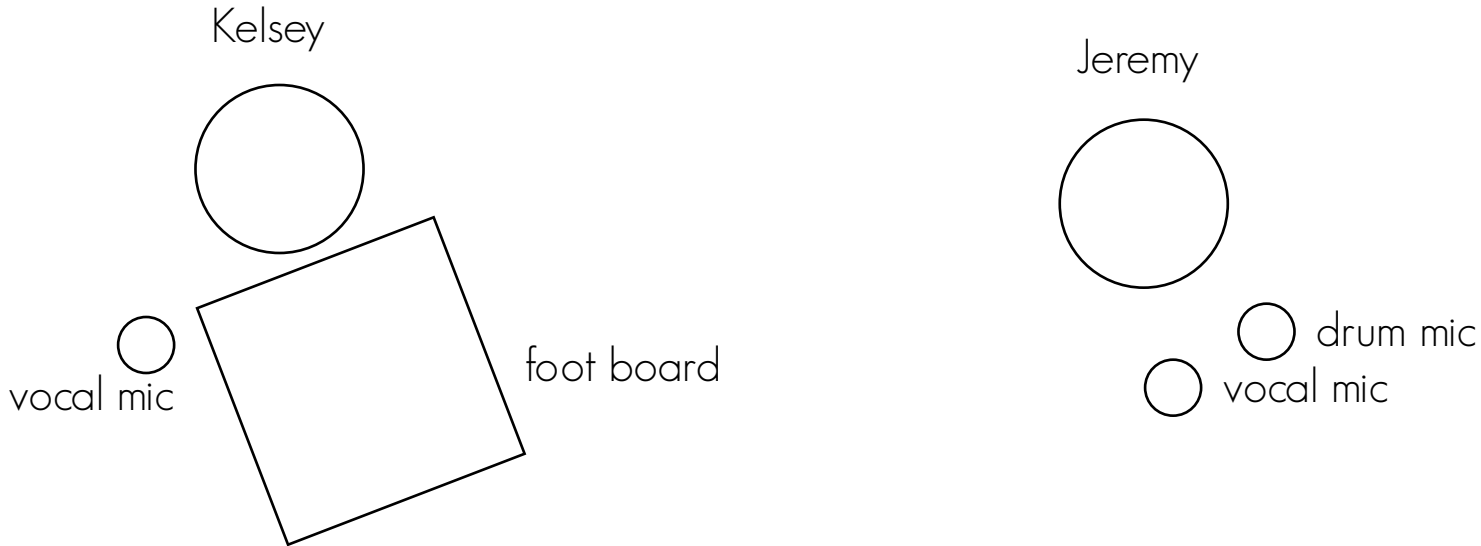

## stage plot

- (1) fiddle: 1 xlr input w/ phantom power
- (2) banjo: 1 xlr input w/ phantom power
- (3) mbira: 1 xlr input w/phantom power
- (4) feet: 1 xlr input w/ phantom power
- (5) stomp box: 1 xlr input
- (6) vocals: 1 mic with boom stand

- (7) guitar: 1 xlr input w/ phantom power
- (8) mandolin: 1 xlr input w/ phantom power
- (9) drum: 1 mic with boom stand
- (10) vocals: 1 mic with stand

front of stage